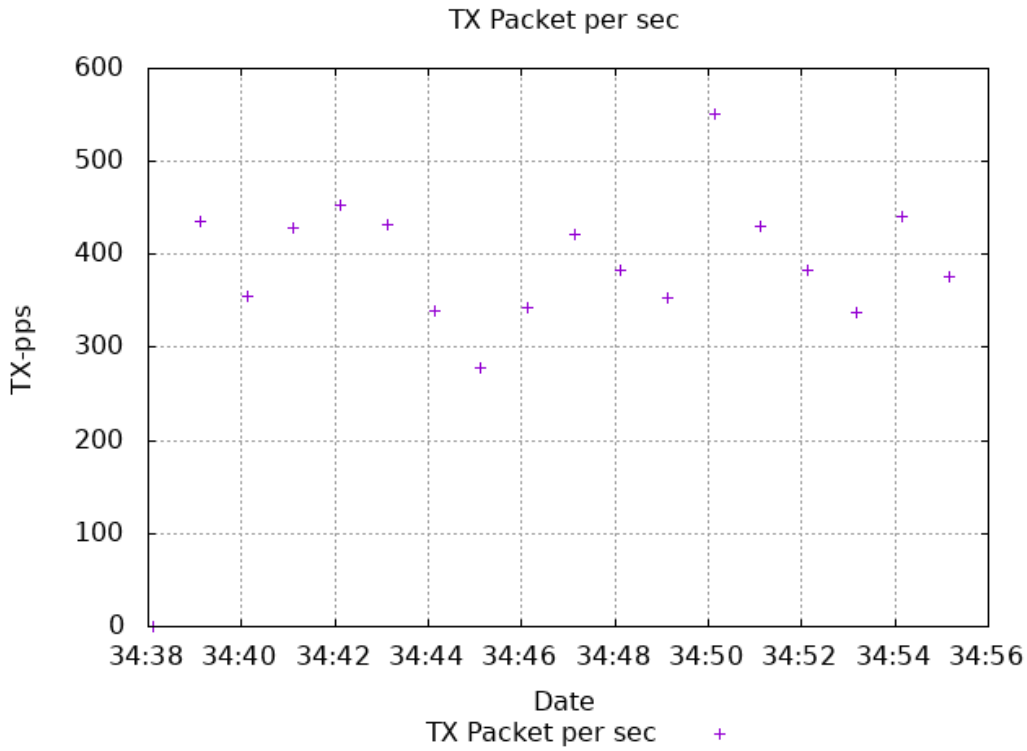

RX Retrans AMSDU per sec

Date
RX Retrans AMSDU per sec +

RX Dummy Packets per sec

Date
RX Dummy Packets per sec +

Block-Acks sent from all local endpoints to DUT.

TX Block-Ack latency from last known frame