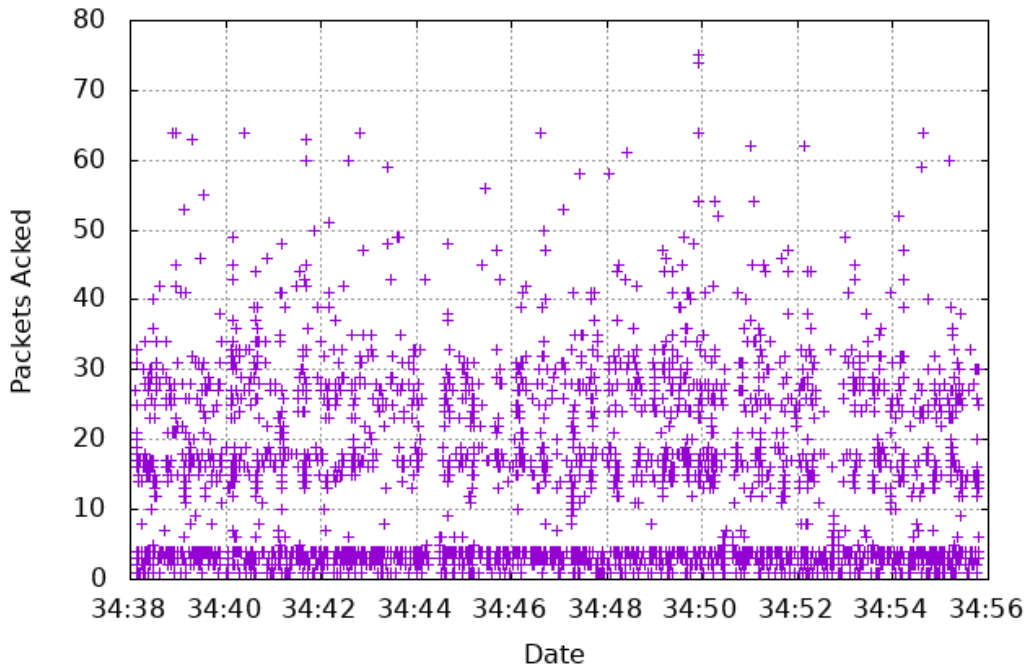

TX Block-Ack packets Aced per Pkt