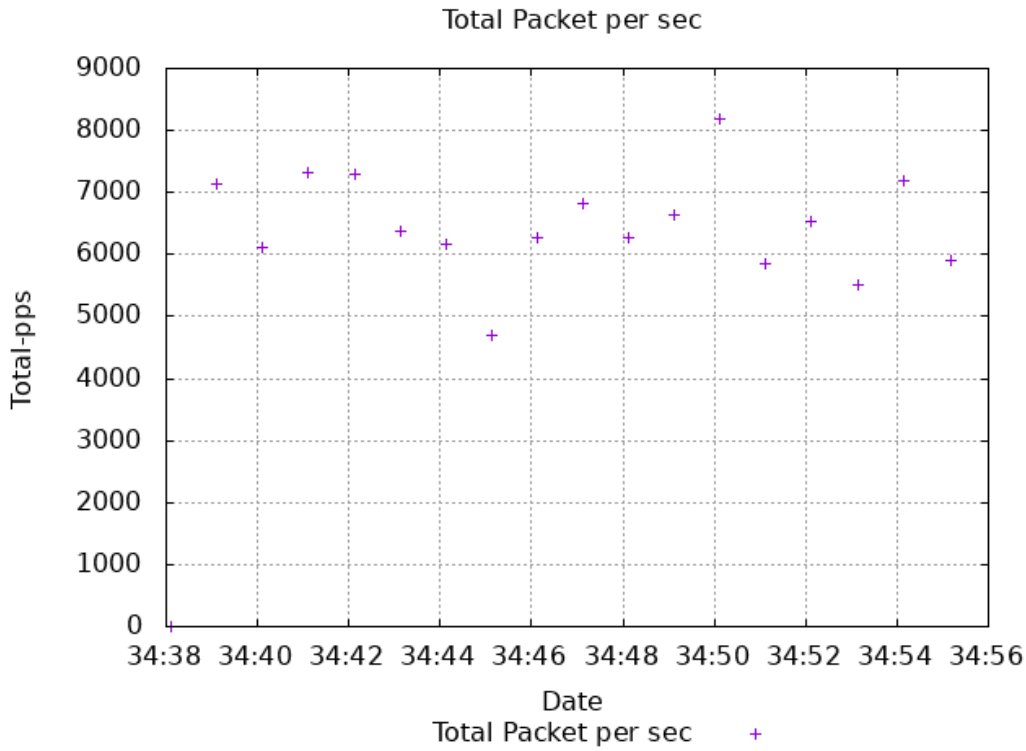

RX Retrans AMSDU per sec

Date
RX Retrans AMSDU per sec +

RX Dummy Packets per sec

Date
RX Dummy Packets per sec +

Block-Acks sent from all local endpoints to DUT.

TX Block-Ack latency from last known frame