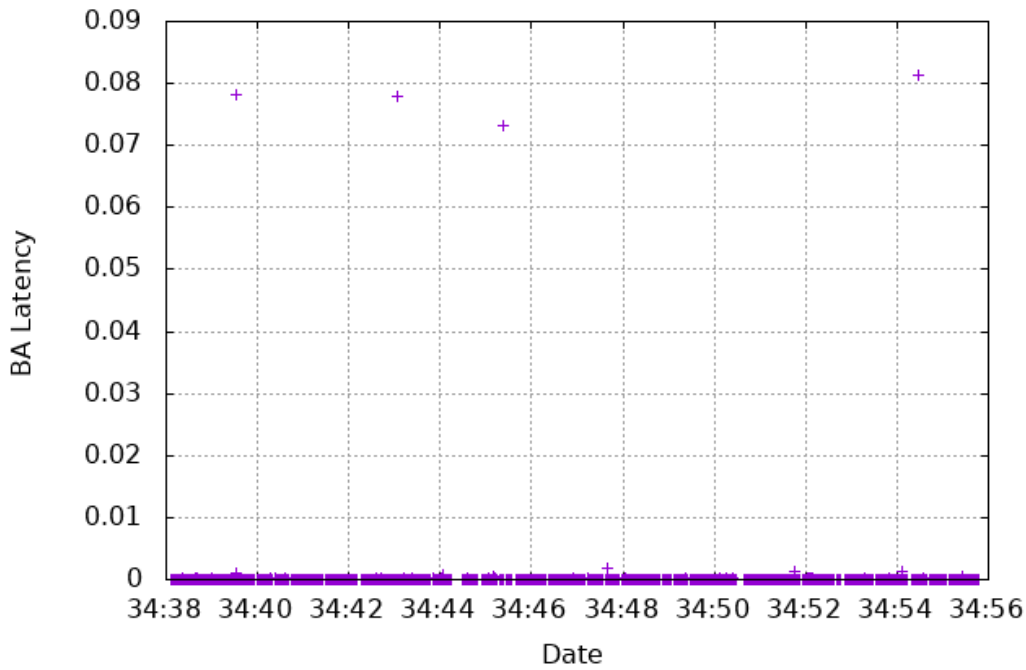

RX Retrans AMSDU per sec

Date
RX Retrans AMSDU per sec +

RX Dummy Packets per sec

Date
RX Dummy Packets per sec +

Block-Acks sent from all local endpoints to DUT.

TX Block-Ack latency from last known frame