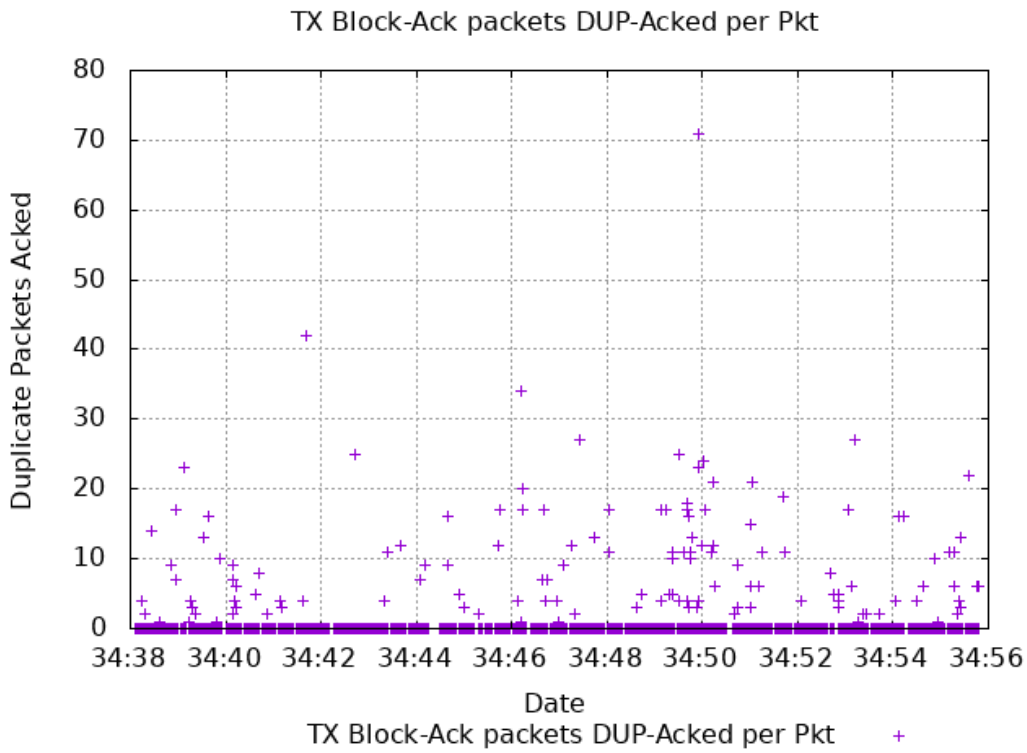

RX Retrans AMSDU per sec

Date
RX Retrans AMSDU per sec +

RX Dummy Packets per sec

Date
RX Dummy Packets per sec +

Block-Acks sent from all local endpoints to DUT.

TX Block-Ack latency from last known frame

TX Block-Ack latency from last known frame +

TX Block-Ack packets Aced per Pkt

TX Block-Ack packets Aced per Pkt +

Block-Acks sent from DUT to all local endpoints.