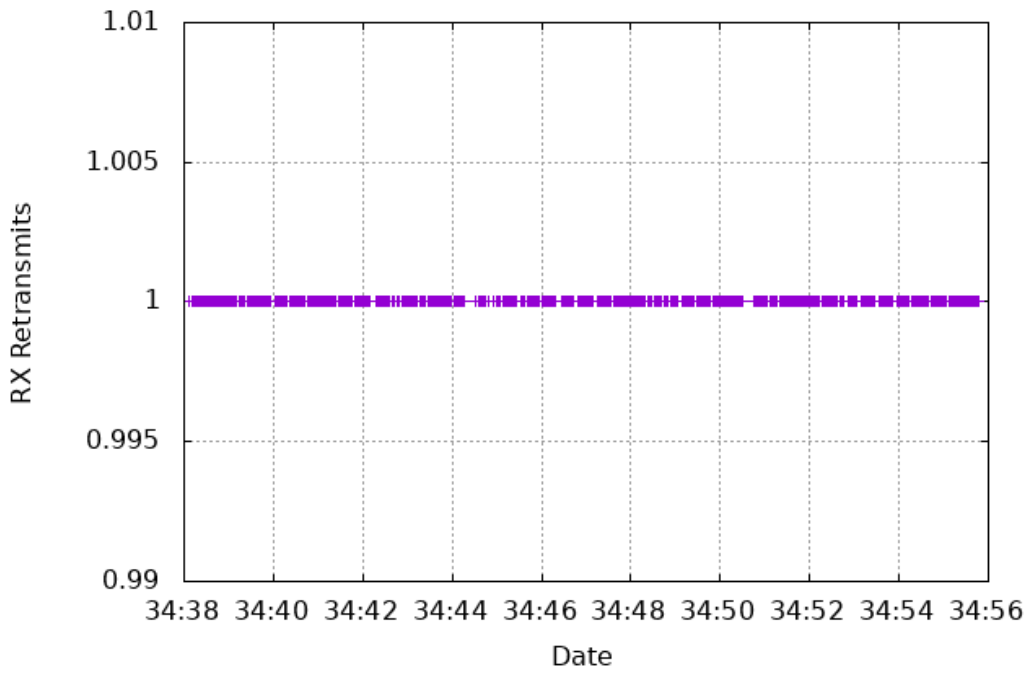

TX Packet encoding rate over time +

RX Packet encoding rate over time

RX Packet encoding rate over time +

TX Packet Retransmits over time

TX Packet Retransmits over time +

RX Packet Retransmits over time

RX Packet Retransmits over time +

RX Retrans AMSDU per sec

Date
RX Retrans AMSDU per sec +

RX Dummy Packets per sec

Date
RX Dummy Packets per sec +

Block-Acks sent from all local endpoints to DUT.

TX Block-Ack latency from last known frame