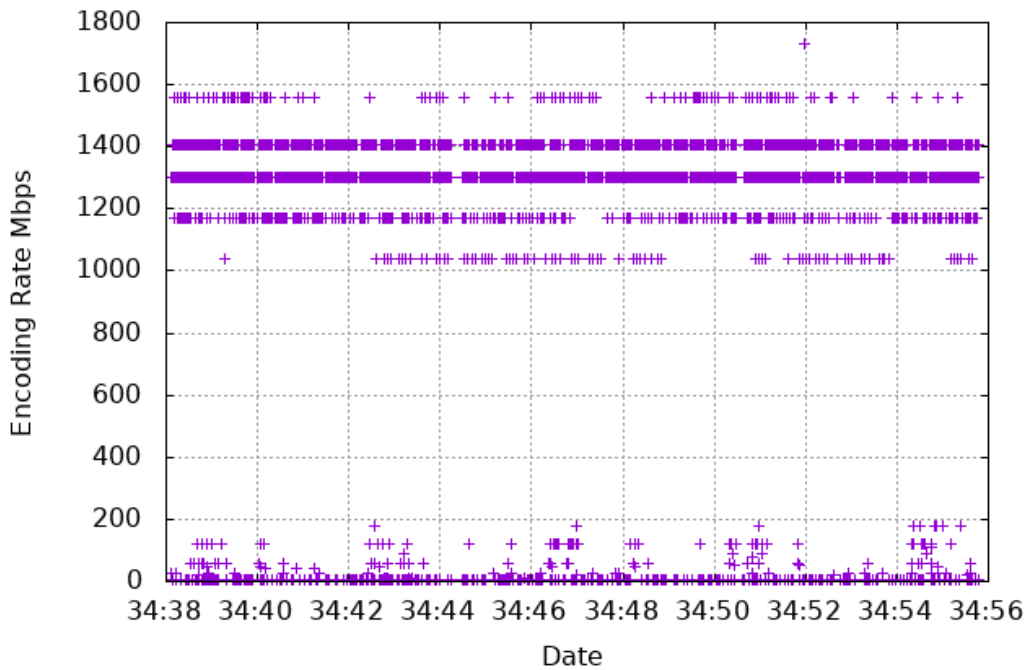

RX AMPDU chain count histogram

Average: 8.75712971481141

Chain Count	Packets	Percentage
2	43	1.977921
3	834	38.362466
4	726	33.394664
5	20	0.919963
6	32	1.471941
7	22	1.011960
8	5	0.229991
9	3	0.137994
10	1	0.045998
11	2	0.091996
12	4	0.183993
13	1	0.045998
14	5	0.229991
15	9	0.413983
16	5	0.229991
17	4	0.183993
18	2	0.091996
19	6	0.275989
20	8	0.367985
21	5	0.229991
22	18	0.827967
23	39	1.793928
24	40	1.839926
25	66	3.035879
26	52	2.391904
27	57	2.621895
28	51	2.345906
29	30	1.379945
30	23	1.057958
31	17	0.781969
32	8	0.367985
33	1	0.045998
34	2	0.091996
35	2	0.091996
37	1	0.045998
39	1	0.045998
40	4	0.183993
41	1	0.045998
42	1	0.045998
43	2	0.091996

44	6	0.275989
45	3	0.137994
46	3	0.137994
47	2	0.091996
48	1	0.045998
53	1	0.045998
54	1	0.045998
58	1	0.045998
60	1	0.045998
63	1	0.045998
64	1	0.045998

MCS/Encoding Rates over time

TX Packet encoding rate over time

TX Packet encoding rate over time +

RX Packet encoding rate over time

RX Packet encoding rate over time +

TX Packet Retransmits over time

TX Packet Retransmits over time +

RX Packet Retransmits over time

RX Packet Retransmits over time +

RX Retrans AMSDU per sec

Date
RX Retrans AMSDU per sec +

RX Dummy Packets per sec

Date
RX Dummy Packets per sec +

Block-Acks sent from all local endpoints to DUT.

TX Block-Ack latency from last known frame