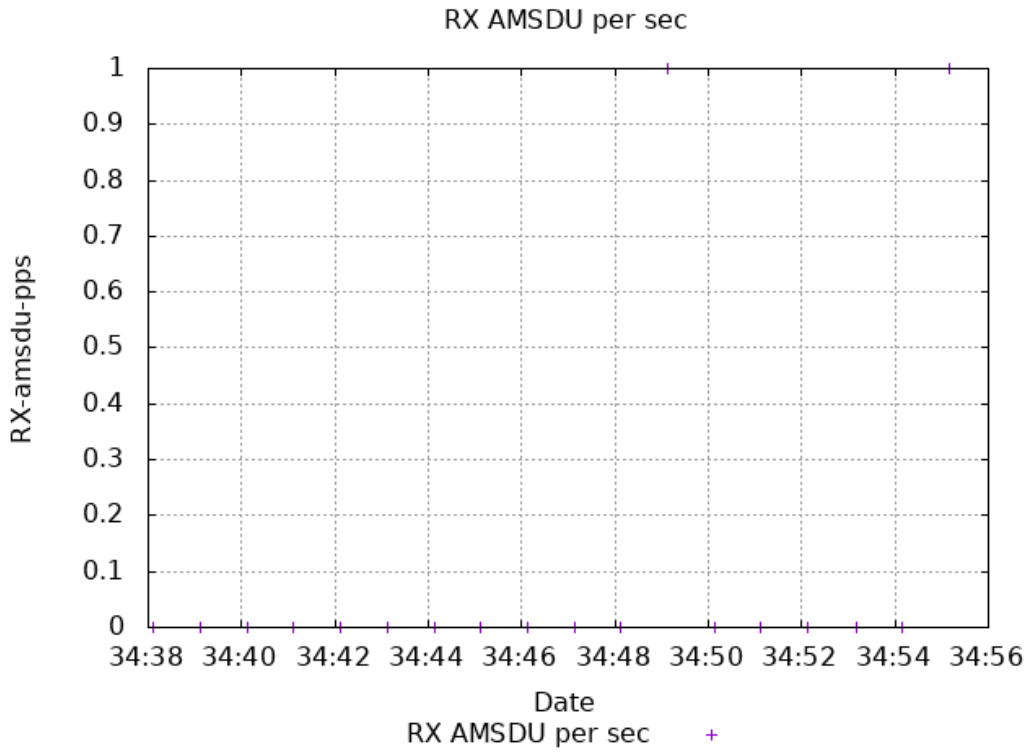

TX Packet encoding rate over time +

RX Packet encoding rate over time

RX Packet encoding rate over time +

TX Packet Retransmits over time

TX Packet Retransmits over time +

RX Packet Retransmits over time

RX Packet Retransmits over time +

RX Retrans AMSDU per sec

Date
RX Retrans AMSDU per sec +

RX Dummy Packets per sec

Date
RX Dummy Packets per sec +

Block-Acks sent from all local endpoints to DUT.

TX Block-Ack latency from last known frame