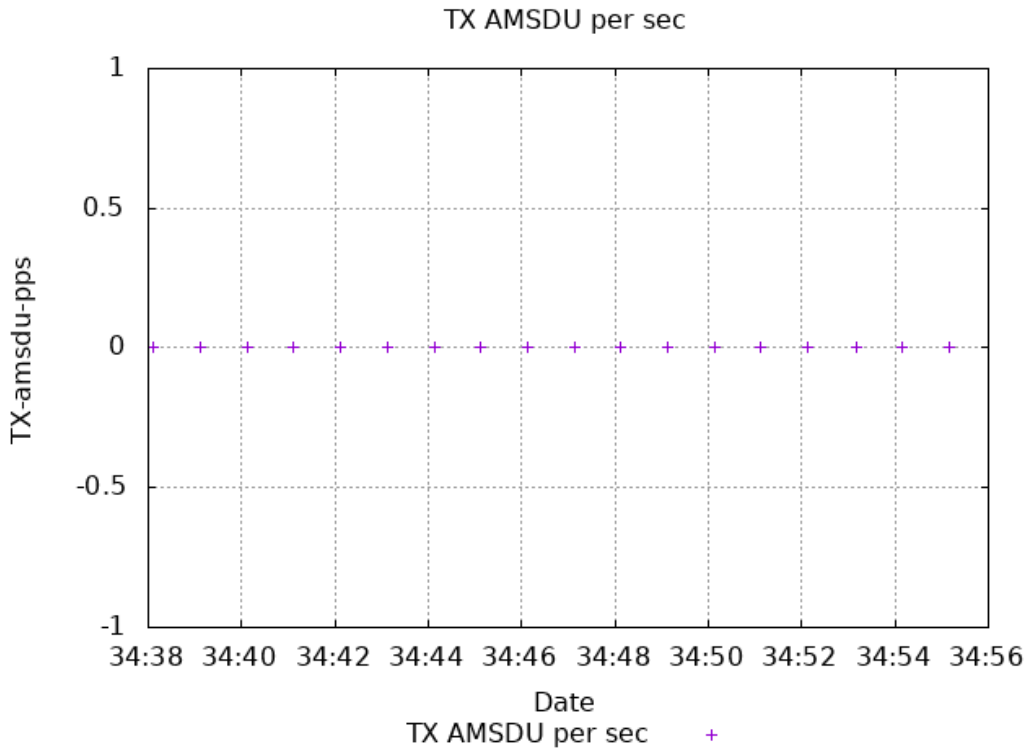

RX Retrans AMSDU per sec

Date
RX Retrans AMSDU per sec +

RX Dummy Packets per sec

Date
RX Dummy Packets per sec +

Block-Acks sent from all local endpoints to DUT.

TX Block-Ack latency from last known frame

TX Block-Ack latency from last known frame +

TX Block-Ack packets Aced per Pkt

TX Block-Ack packets Aced per Pkt +

Block-Acks sent from DUT to all local endpoints.