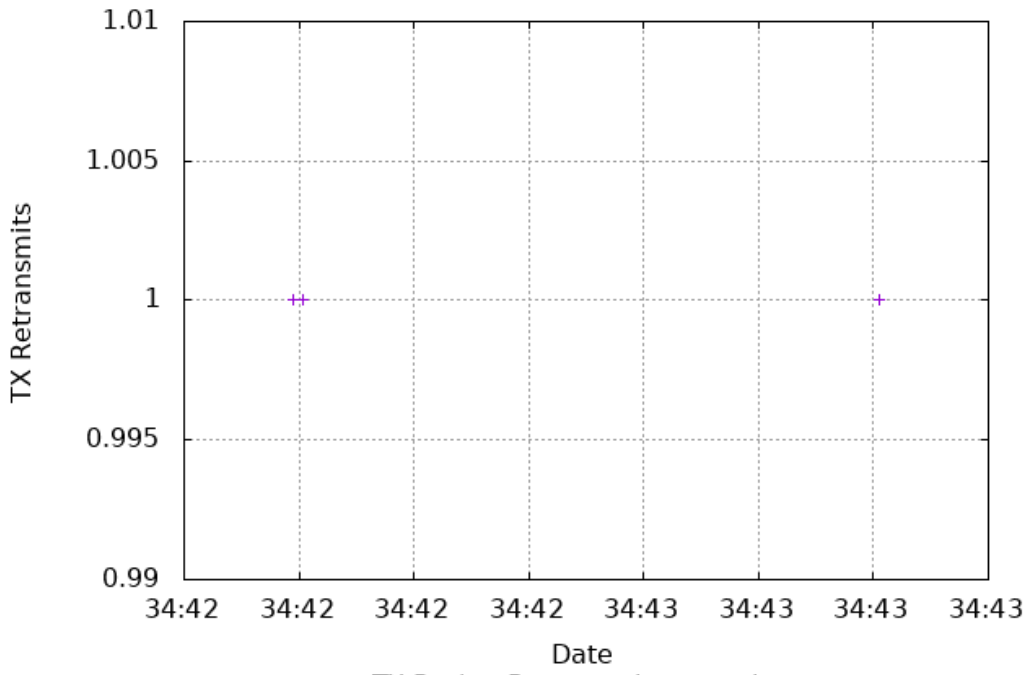

RX Packet encoding rate over time +

TX Packet Retransmits over time

TX Packet Retransmits over time +