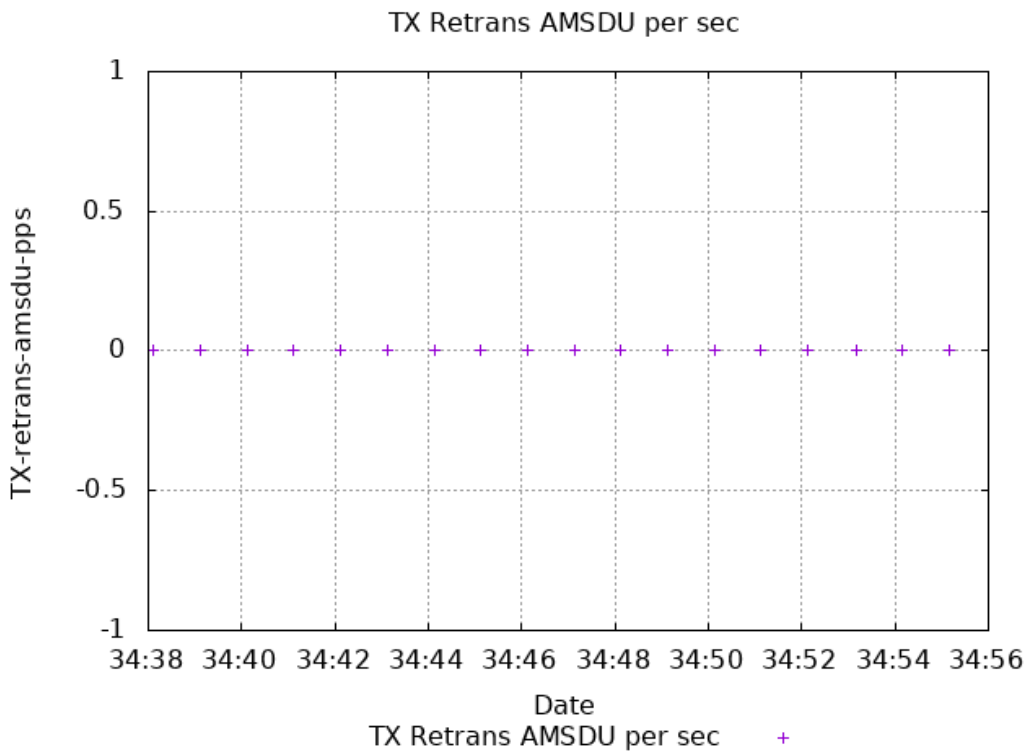

RX Retrans AMSDU per sec

Date
RX Retrans AMSDU per sec +

RX Dummy Packets per sec

Date
RX Dummy Packets per sec +

Block-Acks sent from all local endpoints to DUT.

TX Block-Ack latency from last known frame

TX Block-Ack latency from last known frame +

TX Block-Ack packets Aced per Pkt

TX Block-Ack packets Aced per Pkt +

Block-Acks sent from DUT to all local endpoints.