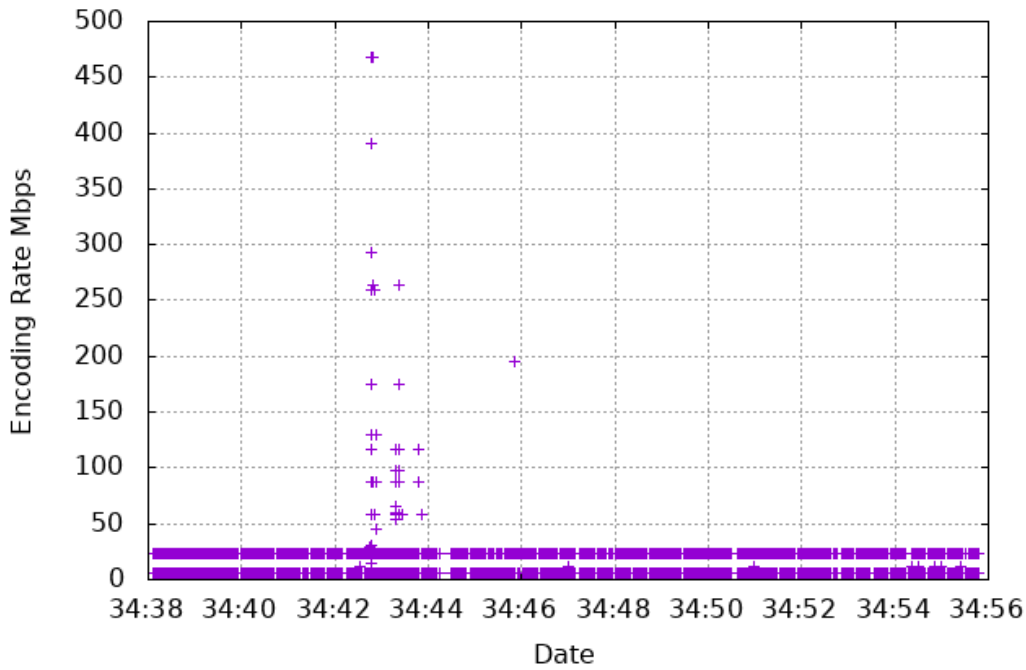

TX Packet encoding rate over time

TX Packet encoding rate over time +