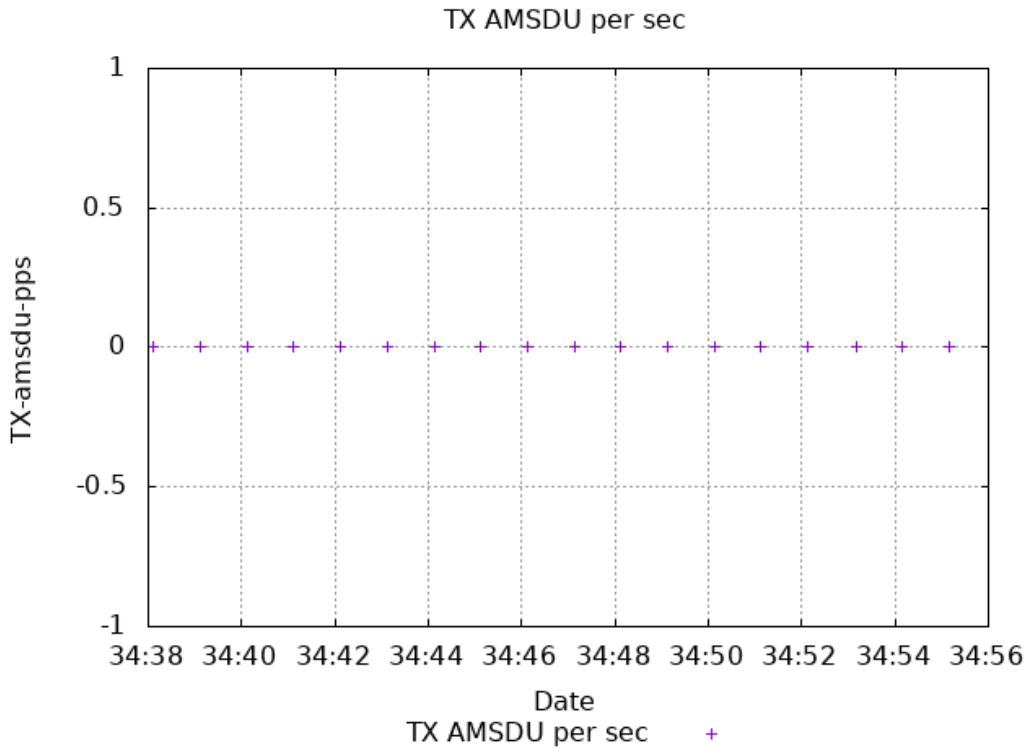

RX Retrans AMSDU per sec

Date
RX Retrans AMSDU per sec +

RX Dummy Packets per sec

Date
RX Dummy Packets per sec +

Block-Acks sent from all local endpoints to DUT.

TX Block-Ack latency from last known frame

TX Block-Ack latency from last known frame +

TX Block-Ack packets Aced per Pkt

TX Block-Ack packets Aced per Pkt +

Block-Acks sent from DUT to all local endpoints.