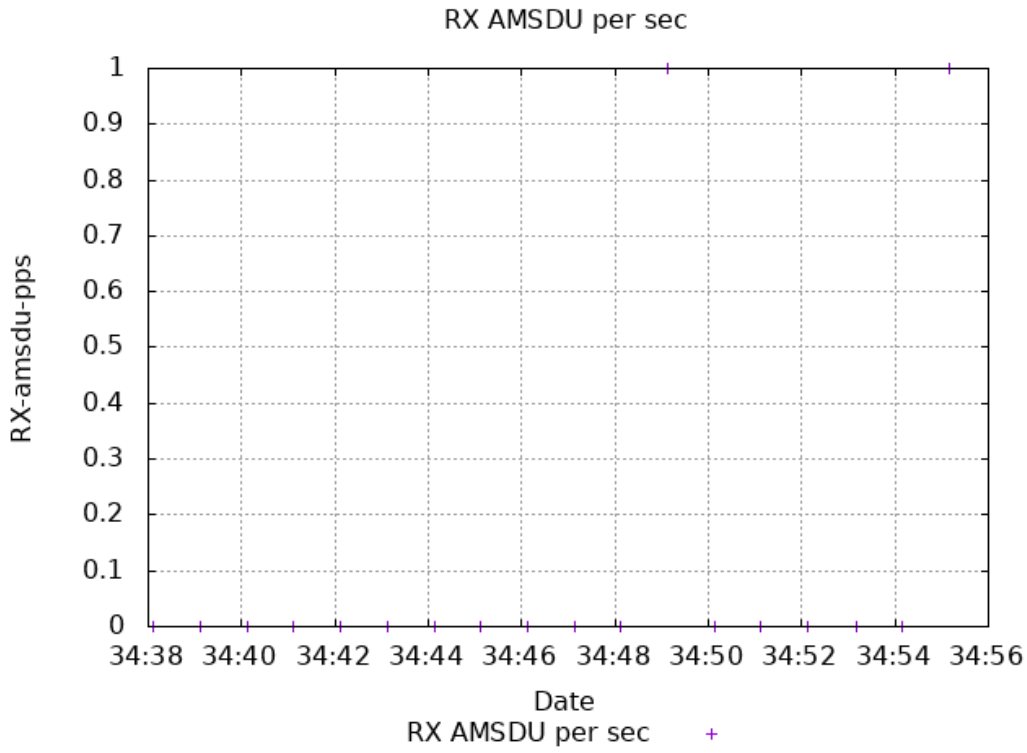

TX Packet encoding rate over time +

RX Packet encoding rate over time

RX Packet encoding rate over time +

TX Packet Retransmits over time

TX Packet Retransmits over time +

RX Packet Retransmits over time

RX Packet Retransmits over time +

RX Retrans AMSDU per sec

Date
RX Retrans AMSDU per sec +

RX Dummy Packets per sec

Date
RX Dummy Packets per sec +

Block-Acks sent from all local endpoints to DUT.

TX Block-Ack latency from last known frame