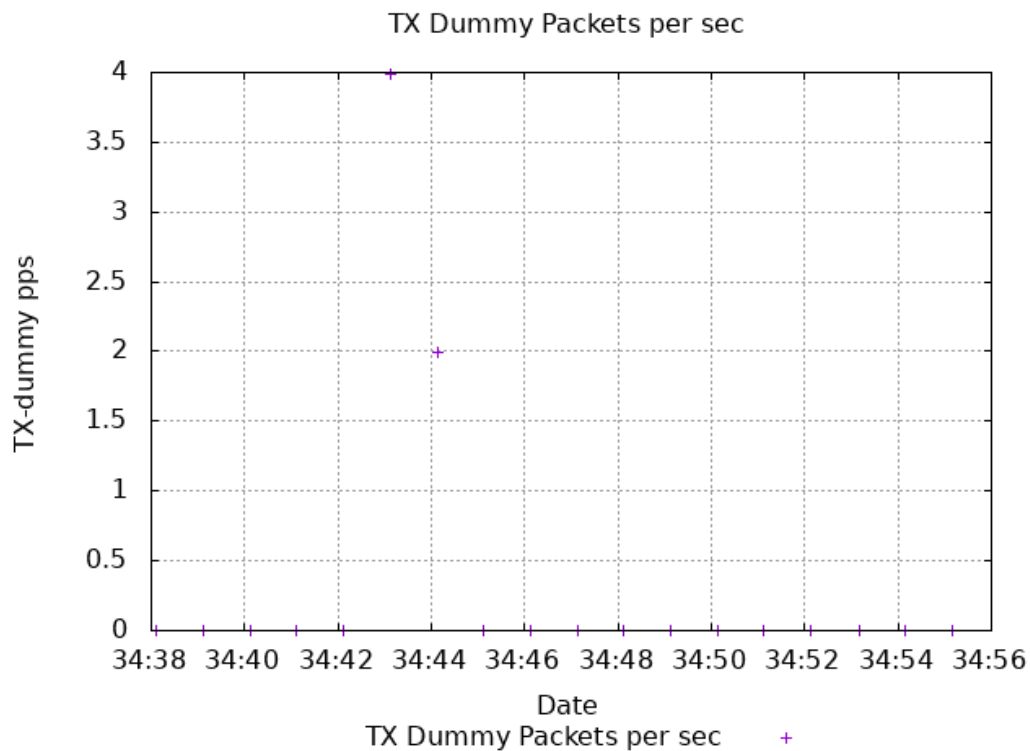

RX Retrans AMSDU per sec

Date
RX Retrans AMSDU per sec +

RX Dummy Packets per sec

Date
RX Dummy Packets per sec +

Block-Acks sent from all local endpoints to DUT.

TX Block-Ack latency from last known frame