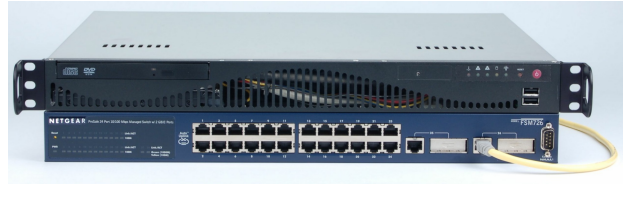

L2-7 Traffic Generators

Product	Description	PDF	Price
CT502-1G	Network in a Box		\$12,250
<p>Supports 250 MAC, IP Address and routing tables. Six 1Gbps ports</p> 			
CT503	Gigabit Generator		\$16,295
<p>Generate 8 Gbps with 8 ports</p> 			
CT503-10G	10 Gigabit Generator		\$15,155
<p>Generates 10 Gbps with two 10Gb fiber ports</p> 			
CT503-MIX	10 Gig Combo Generator		\$47,805
<p>Generate and receive 12+ Gbps using two 10 Gbps fiber and twelve 1 Gbps ports</p> 			
CT570	48-port Last-Mile Traffic Generator		\$31,900

Generate 2Gbps on 48 10/100Mbps ports with a 48-port managed switch

CT502-1G

Network in a Box

\$12,250

Supports 250 MAC, IP Address and routing tables. Six 1Gbps ports

CT510-10G

File-IO Generator

\$21,655

Generate 2000 unique NFS, CIFS and other File-IO sessions

VOIP Traffic Generators

CT505-30

VoIP Call Generator

\$14,350

Generate 30 concurrent SIP calls with RTP

CT505-35

VoIP Call Generator

\$18,950

Generate 100 concurrent SIP calls with RTP

Legacy Systems

Affordable Remote Endpoint:
CT314

Single 10/100 Ethernet port. Single b/g/n WiFi station interface.

See [all our products](#) here.

For more information, please contact sales@candelatech.com or give us a call at: 1-360-380-1618