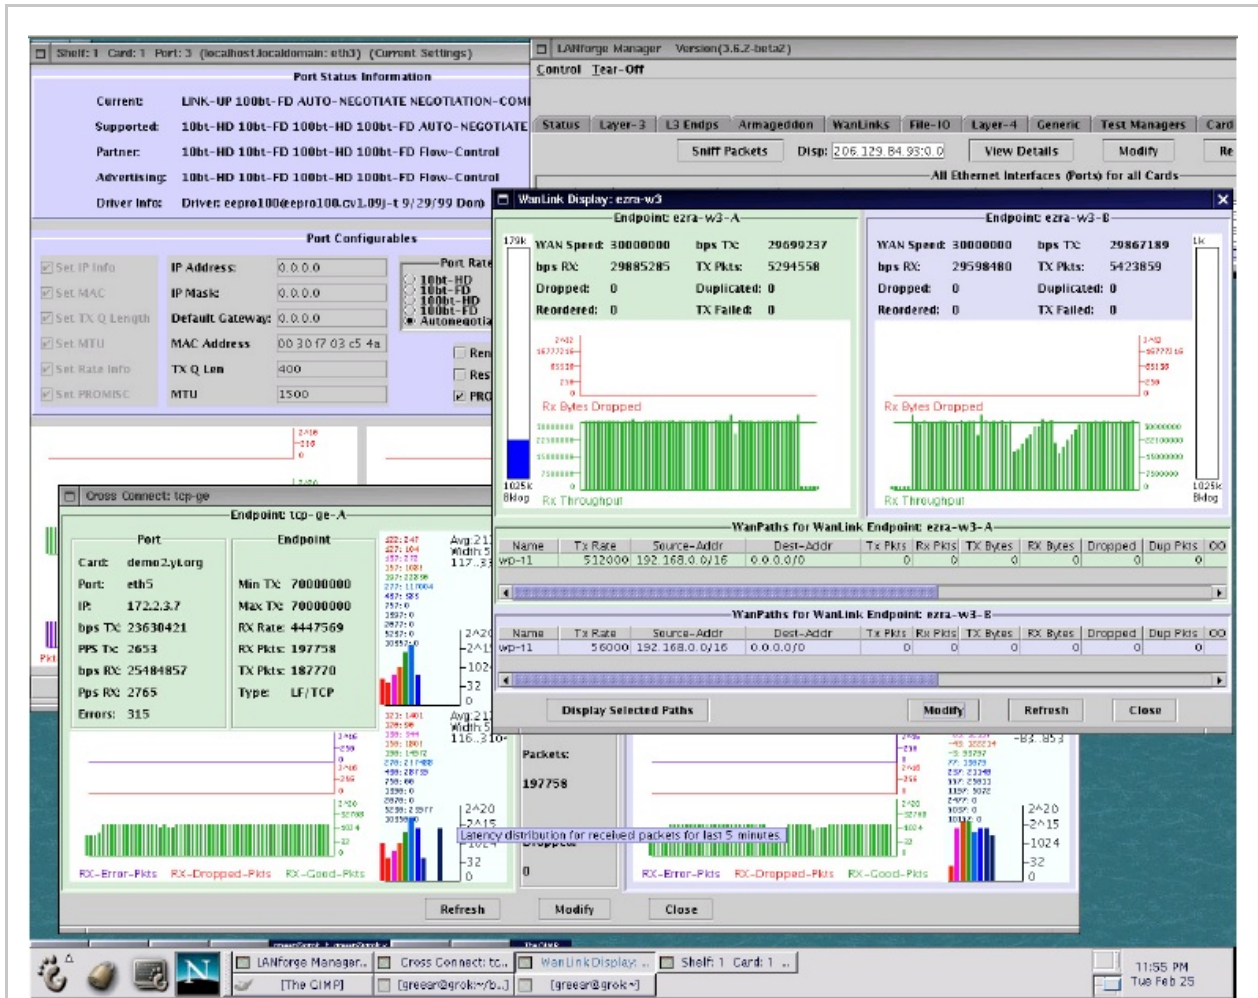

LANforge Screenshots

- [Netsmith & CT970-48](#) • [LANforge Port Statistics](#) • [LANforge-FIRE & ICE](#) • [LANforge-GUI Images](#)
 - [LANforge HTML Reports](#) •
- For more information about Netsmith and the LANforge CT970-48, see the LANforge [Systems](#) page.

Click Image for Hi-Resolution Version. (Remember to expand image in new tab or browser.)

- For more information about LANforge-FIRE and LANforge-ICE, see the LANforge [Features](#) page.

Click Image for Hi-Resolution Version. (Remember to expand image in new tab or browser.)