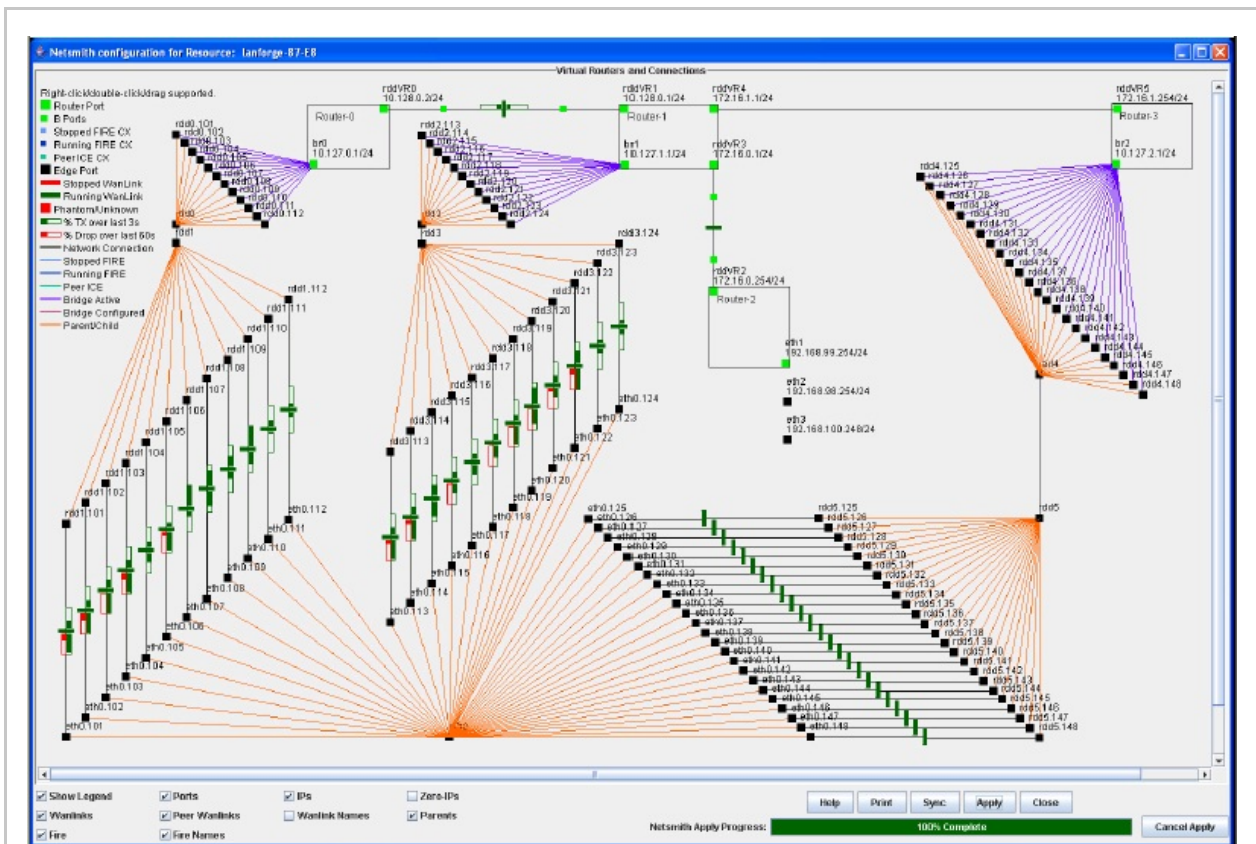

LANforge Screenshots

- [Netsmith & CT970-48](#) • [LANforge Port Statistics](#) • [LANforge-FIRE & ICE](#) • [LANforge-GUI Images](#)
 - [LANforge HTML Reports](#) •
- For more information about Netsmith and the LANforge CT970-48, see the LANforge [Systems](#) page.

Click Image for Hi-Resolution Version. (Remember to expand image in new tab or browser.)

- For more information about LANforge-FIRE and LANforge-ICE, see the LANforge [Features](#) page.

Click Image for Hi-Resolution Version. (Remember to expand image in new tab or browser.)