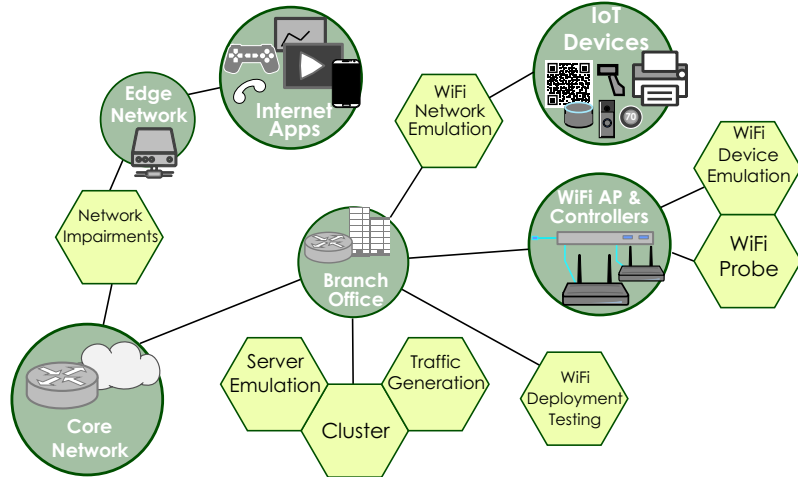

## Network Test Equipment

- Traffic Generation
- Network Emulation
- WiFi Performance
- IoT Device Test
- App Performance
- Core Network Load
- Automation
- Custom Testbeds

### Large Venue Wifi Testbed

Stadium networks handle thousands of users. Candela LANforge systems can do large scale over the air testing.