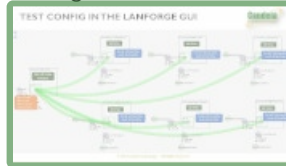

## Testing Internet Gaming

Isolate and test one network variable at a time, all emulated by LANforge: RF stability, RF performance, and upstream network conditions.

Introduction

WiFi Test House Introduction (short)

WiFi Test House Introduction

WiFi CICD Test Automation Framework

20 Years in 200 Slides

CI/CD Pipeline

TR-398 Demo

Gaming Test Demo

WiFi Mesh Test Demo

Transportation Demo

Inflight Entertainment

Access Point Testbed

WiFi AP Dataplane

AP Receiver Sensitivity

AP Client Capacity

AP Rate vs Range

Access Point Roaming