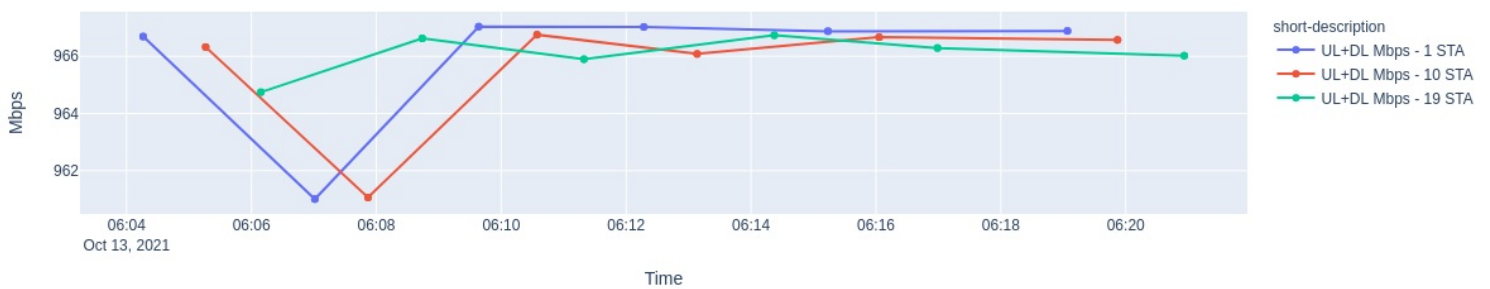

WiFi Capacity : Per Stations Rate UL+DL : wpa2_wc : CT-TEST-001

[WiFi Capacity Per Stations Rate UL+DL wpa2_wc CT-TEST-001 Report](#)