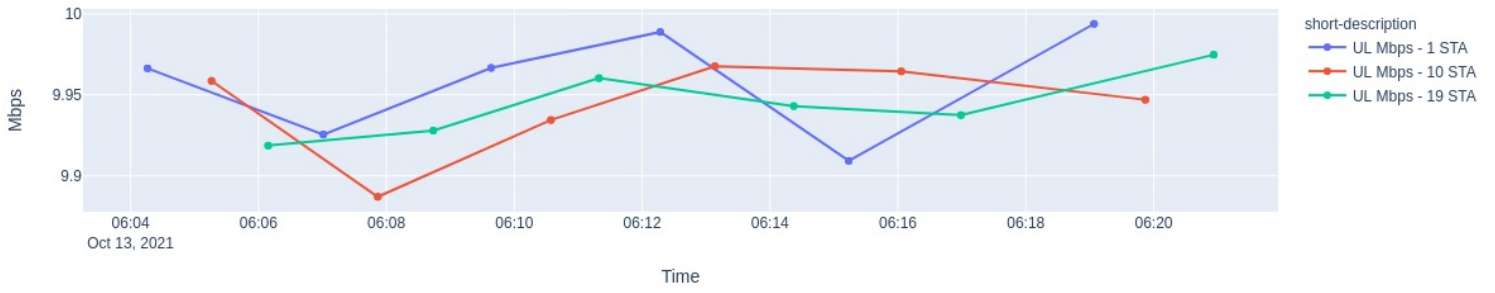

WiFi Capacity : Per Stations Rate UL : wpa2_wc : CT-TEST-001

[WiFi Capacity Per Stations Rate UL_wpa2_wc_CT-TEST-001_Report](#)