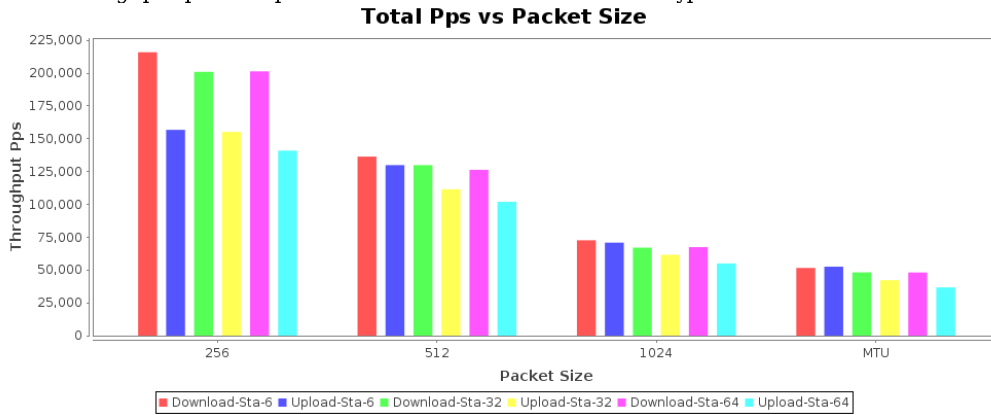

Total throughput packets-per-second for each different traffic type on all bands.