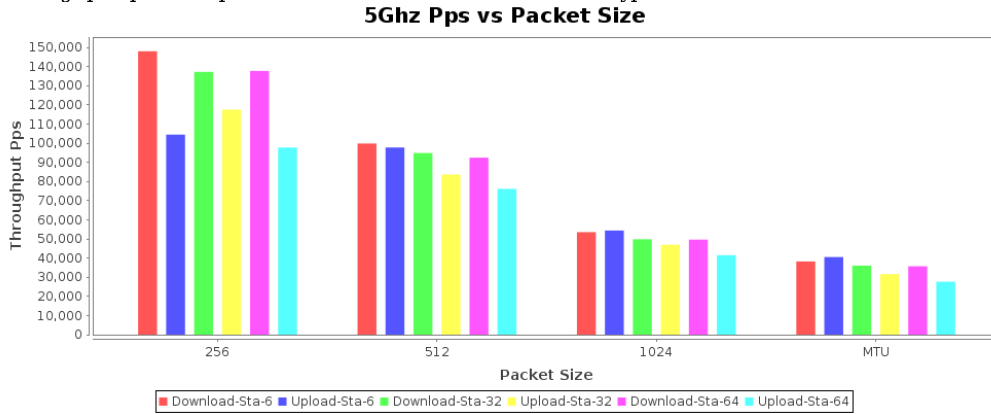

Throughput packets-per-second for each different traffic type on the 5Ghz band.