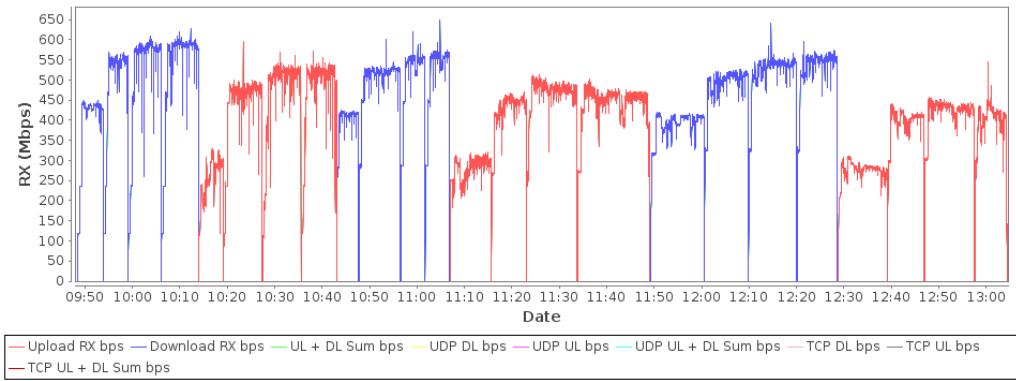

Realtime Throughput for: Multi-Station Throughput vs Pkt Size

Realtime Throughput for: Multi-Station Throughput vs Pkt Size

[Key Performance Indicators CSV](#)

Test configuration and LANforge software version	
Auto-Helper	true
Skip 2.4Ghz Tests	true