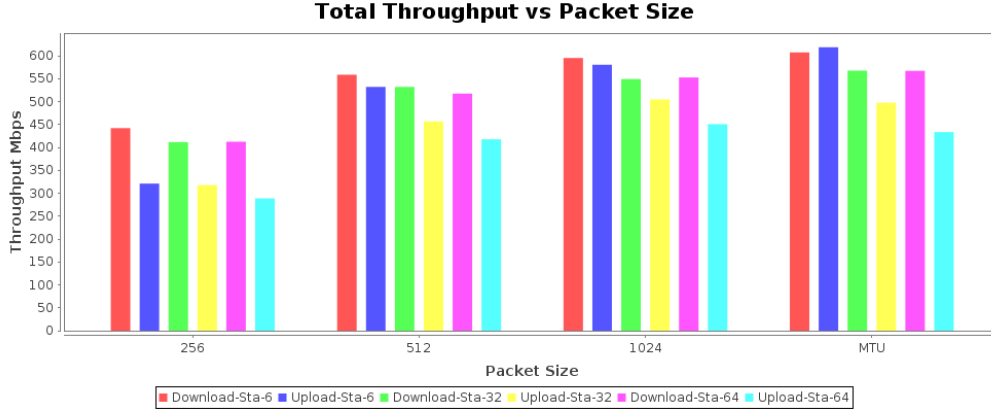

The Candela Score for the Multi-Station Throughput vs Pkt Size test is 50% based on the percentage of tests that passed and 50% based on total throughput vs requested throughput.

This test will be repeated for the different number of stations selected.

Total throughput (goodput) for each different traffic type on all bands.