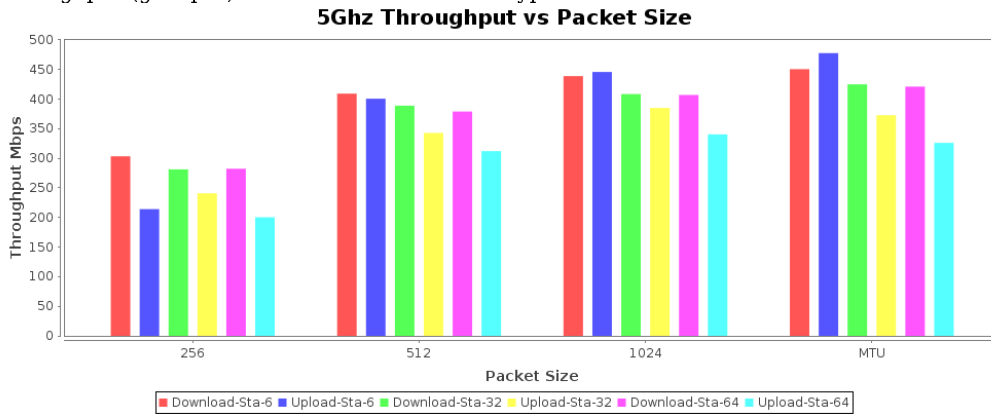

Throughput (goodput) for each different traffic type on the 5Ghz band.