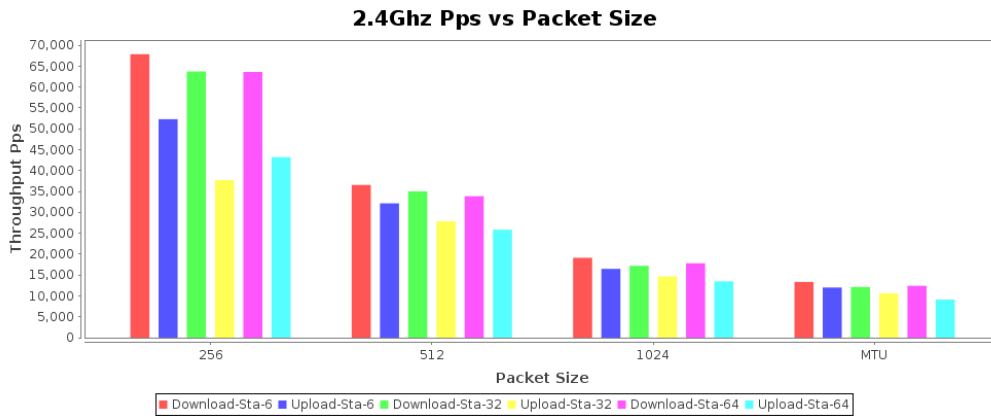

Throughput (goodput) for each different traffic type on the 5Ghz band.

Throughput packets-per-second for each different traffic type on the 5Ghz band.

Multi-Station Throughput vs Pkt Size Results

Type	Result	Notes
Configuration NOTE	INFO	Configured to skip 2.4Ghz band test.
Configuration NOTE	INFO	Configured to skip 5Ghz band test.
Dual-Band Download Sta#: 6 256B	Info	442.18 Mbps PER: 200.20
Dual-Band Download Sta#: 6 512B	Info	558.71 Mbps PER: 200.15
Dual-Band Download Sta#: 6 1024B	Info	595.22 Mbps PER: 200.00
Dual-Band Download Sta#: 6 MTU	Info	607.42 Mbps PER: 200.01
Dual-Band Upload Sta#: 6 256B	Info	321.11 Mbps PER: 200.00
Dual-Band Upload Sta#: 6 512B	Info	532.15 Mbps PER: 200.00