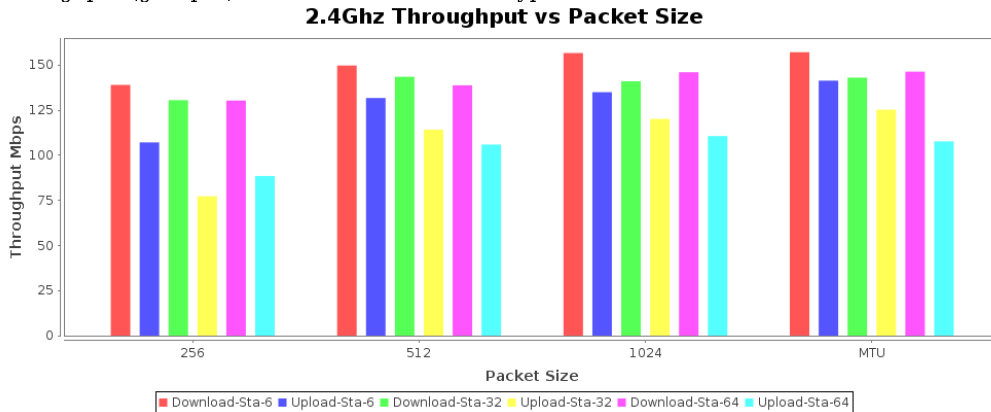

Total throughput (goodput) for each different traffic type on all bands.

Total throughput packets-per-second for each different traffic type on all bands.

Throughput (goodput) for each different traffic type on the 2.4Ghz band.