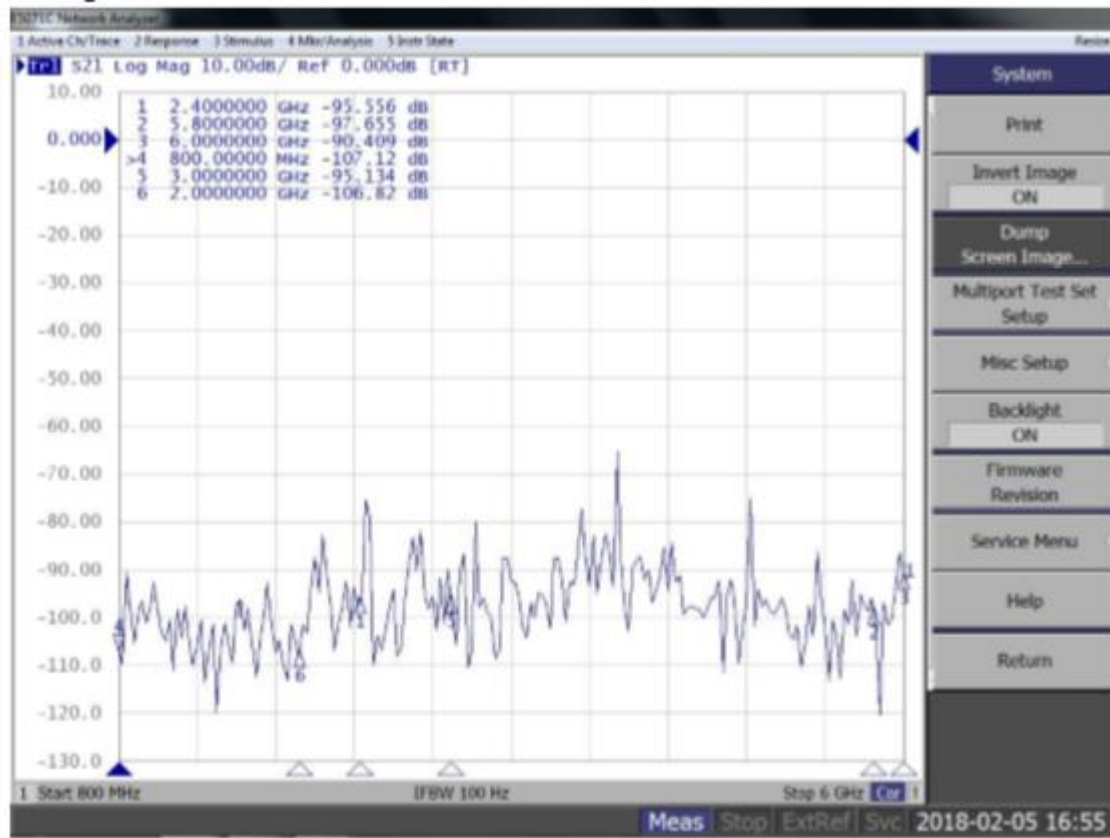

# TEST REPORT

Material Code: CT820a Chamber

Instrument IP: 192.168.1.21

Production: 2018

Test Date: 2/5/2018

Test Result: PASS

Instrument: Agilent Technologies, E5071C, MY46525444,B.13.10

## Data sheet:

| Frequency(GHZ) | Front   | Back    |
|----------------|---------|---------|
| 2.4GHZ         | -95.556 | -88.280 |
| 5.8GHZ         | -97.655 | -87.346 |

FRONT:

BACK: